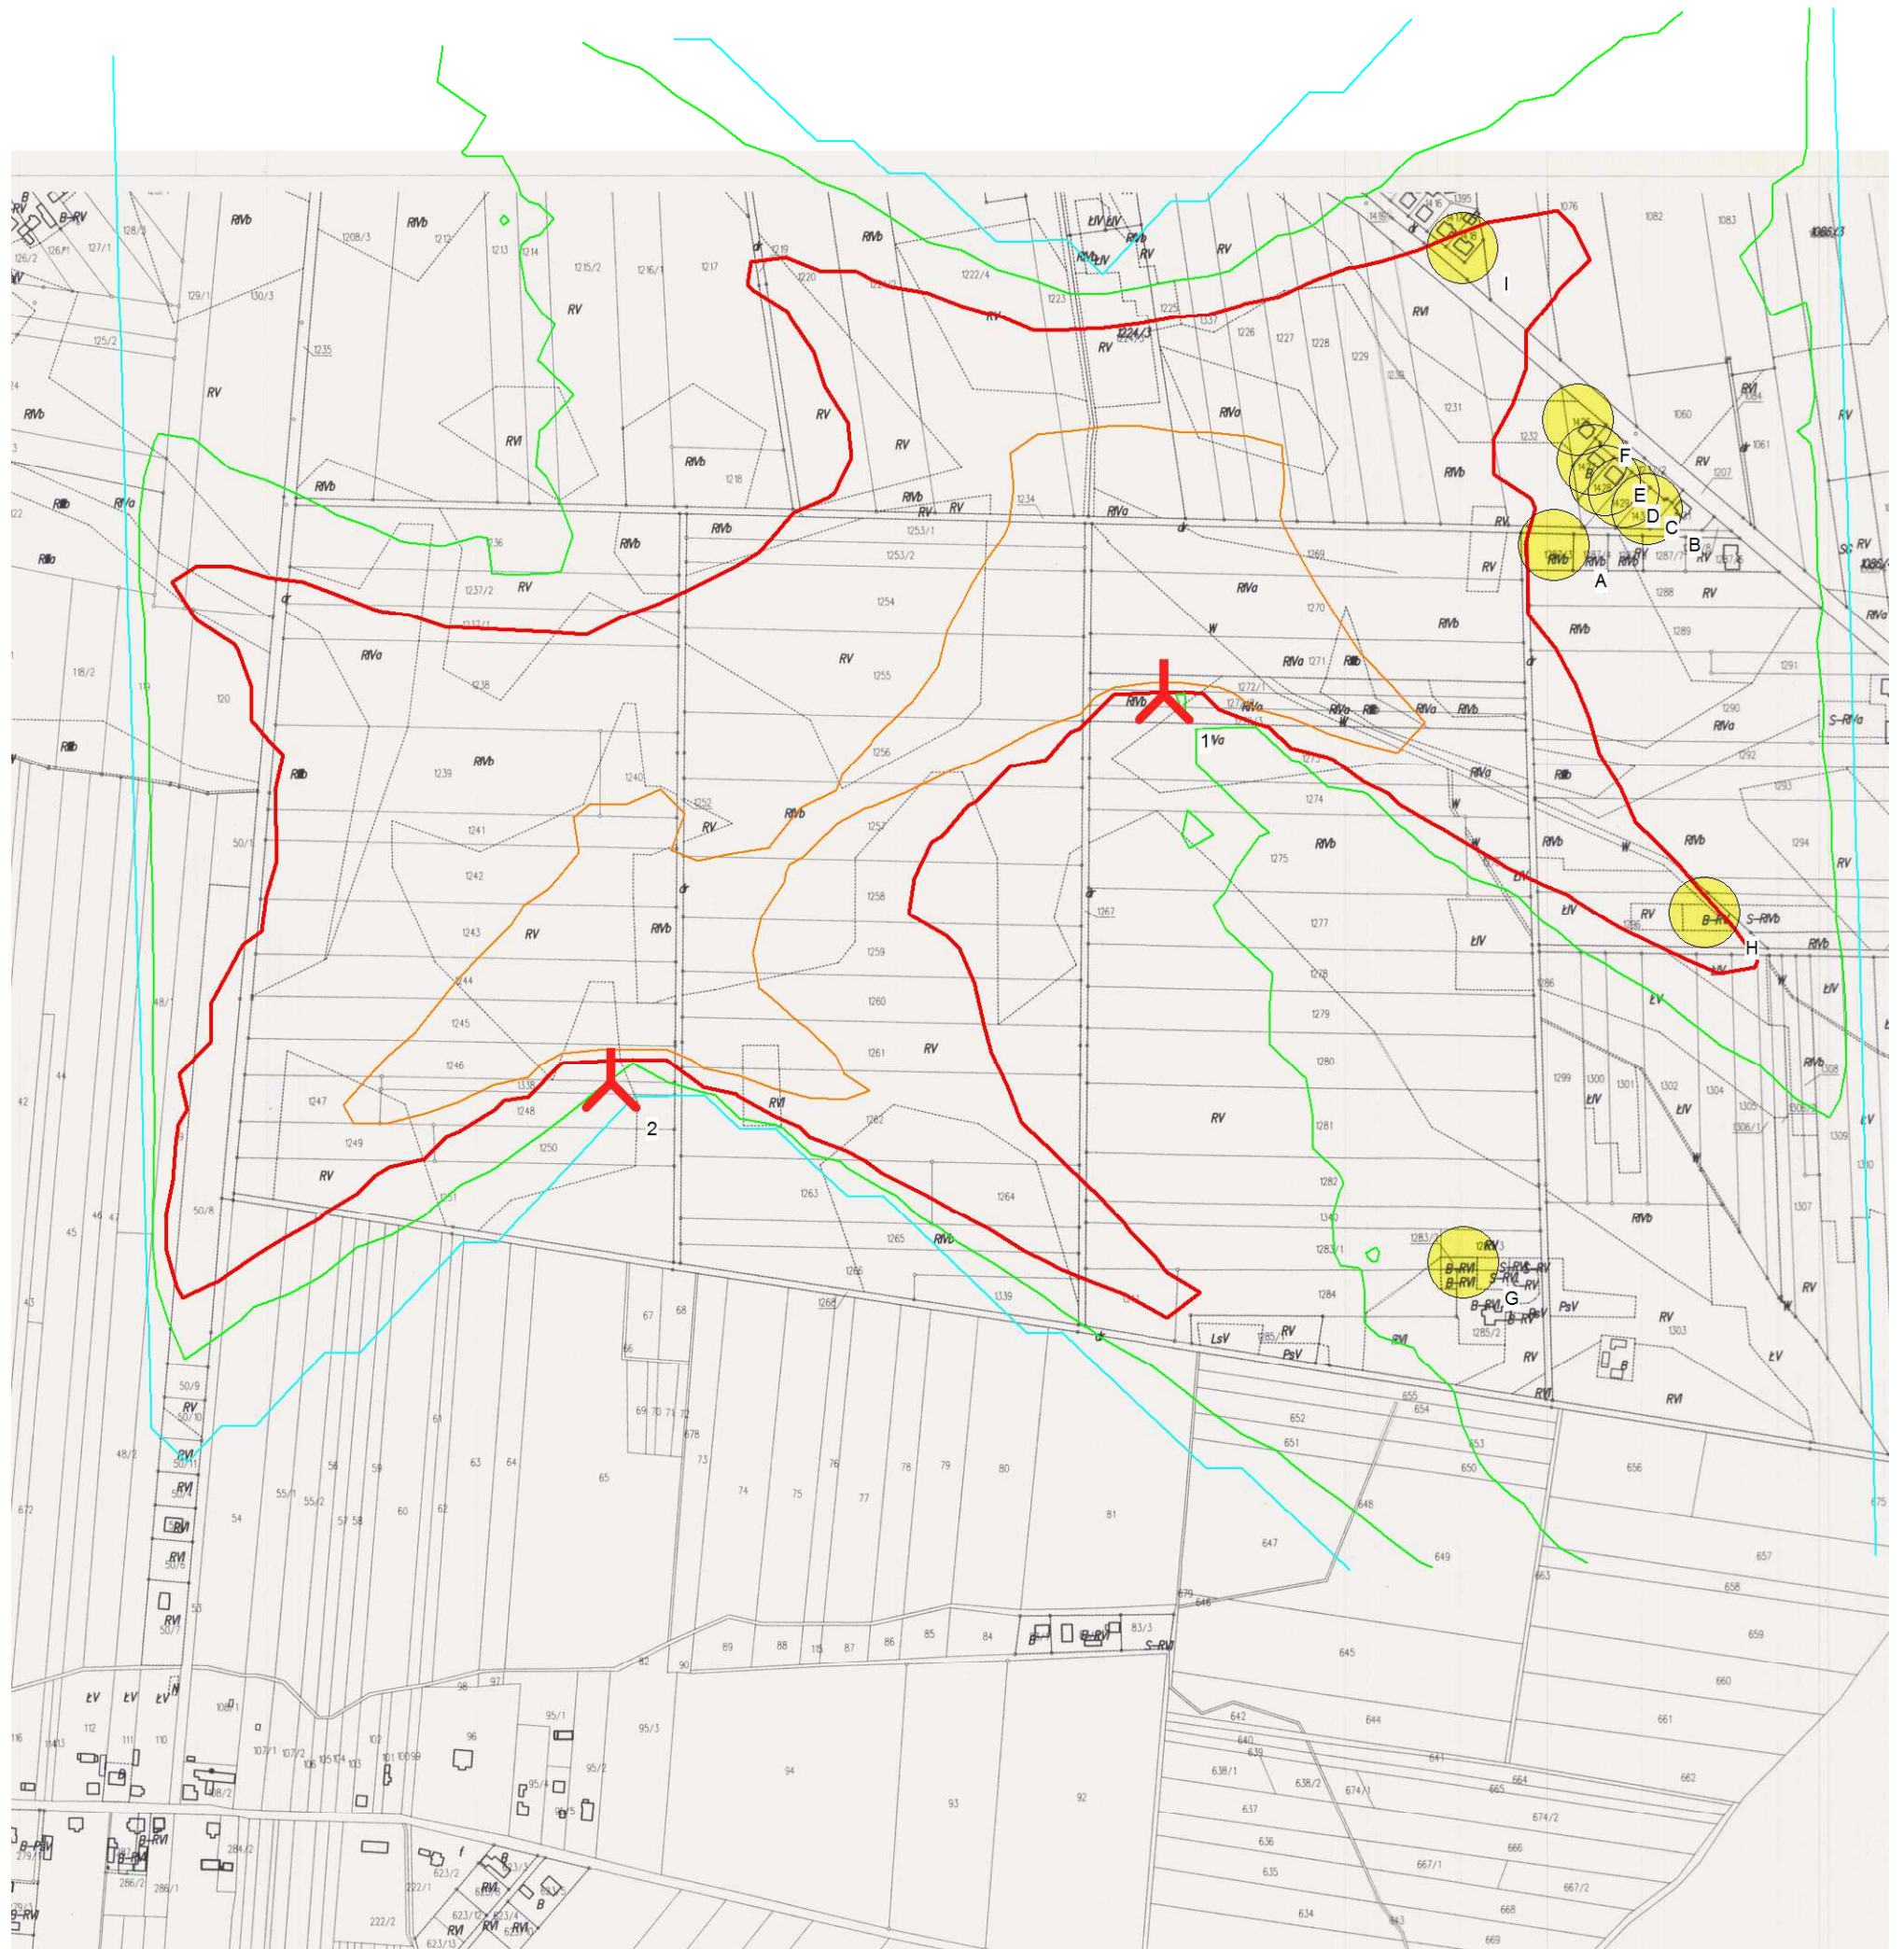

SHADOW - Map

Calculation: Analiza migotania cienia - wariant alternatywny

Map: Mapa ewidencyjna Galewice_c , Print scale 1:6 000, Map center Geo WGS84 East: 18°15'41,28" East North: 51°20'05,03" North

New WTG

Shadow receptor

Flicker map level: Height Contours: CONTOURLINE_ONLINEDATA_0.wpo (1)